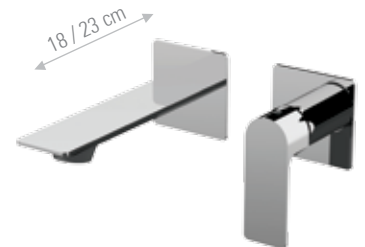

TECHNICAL FEATURES:

The series is equipped with a Ø 25m ceramic disc cartridge for the countertop mixers, Ø 35 for the built-in items. Cartridges produced by S.T.S.R. - Development and Research Technical Study - www.stsr.it

AI606N

Monocomando lavabo, senza scarico e senza foro sul corpo.
Single-lever basin mixer, without waste and without body hole.

AI607

Monocomando lavabo XL., con scarico click-clak con troppo pieno.
XL basin mixer, with pop-up waste, with over flow.

AI655

Miscelatore monocomando lavabo due fori.
Scarico non incluso.
Two holes single-lever washbasin mixer.
Waste not included.

AI632

Miscelatore monocomando a incasso per lavabo, con piastra rettangolare.
Lunghezza bocca: 18 cm.
Single-lever built-in basin mixer, with rectangular wall flange. Spout length: 18 cm.