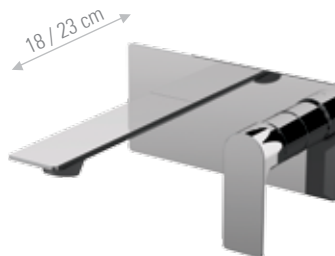

TECHNICAL FEATURES:

The series is equipped with a Ø 25m ceramic disc cartridge for the countertop mixers, Ø 35 for the built-in items. Cartridges produced by S.T.S.R. - Development and Research Technical Study - www.stsr.it

AI606N

Monocomando lavabo, senza scarico e senza foro sul corpo.
Single-lever basin mixer, without waste and without body hole.

AI607

Monocomando lavabo XL., con scarico click-clak con troppo pieno.
XL basin mixer, with pop-up waste, with over flow.

AI655

Miscelatore monocomando lavabo due fori.
Scarico non incluso.
Two holes single-lever washbasin mixer.
Waste not included.

AI632

Miscelatore monocomando a incasso per lavabo, con piastra rettangolare.
Lunghezza bocca: 18 cm.
Single-lever built-in basin mixer, with rectangular wall flange. Spout length: 18 cm.

AI632P

Miscelatore monocomando da incasso per lavabo, su doppia piastra.
Lunghezza bocca: 18 cm.
Built-in single-lever basin mixer with two separate plates. Spout length: 18 cm.

AI655L

Miscelatore monocomando lavabo due fori, con bocca L. Scarico non incluso.
Two holes single-lever washbasin mixer, with L spout. Waste not included.