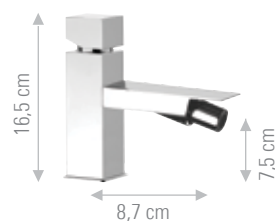

CU604B

Monocomando bidet, senza scarico.
Single-lever bidet mixer, without waste.

CR