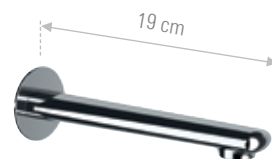

FU4704

Bocca incasso.
Built-in spout.

CR	FIN A
FIN B