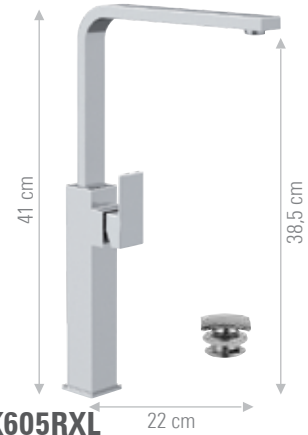

SK605RXL

Miscelatore monocomando alto per lavabo con canna lunga "U" girevole e scarico click-clack.
High single-lever one-hole sink mixer with long "U" movable spout and click-clack waste.

CR FIN A FIN B