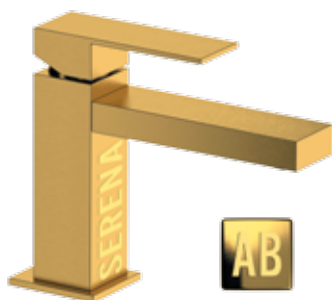

A B C D E F G H I J K L M N O P Q R S T U V W X Y Z

SKYLINE
YOU AND ME

YX97

Base Nichel Spazzolato / Decoro Nichel Lucido
Brushed Nickel base / Shiny Nickel decor

YX3A

Base Nichel Spazzolato / Decoro Cromo Nero Lucido
Brushed Nickel base / Shiny Black Chrome decor