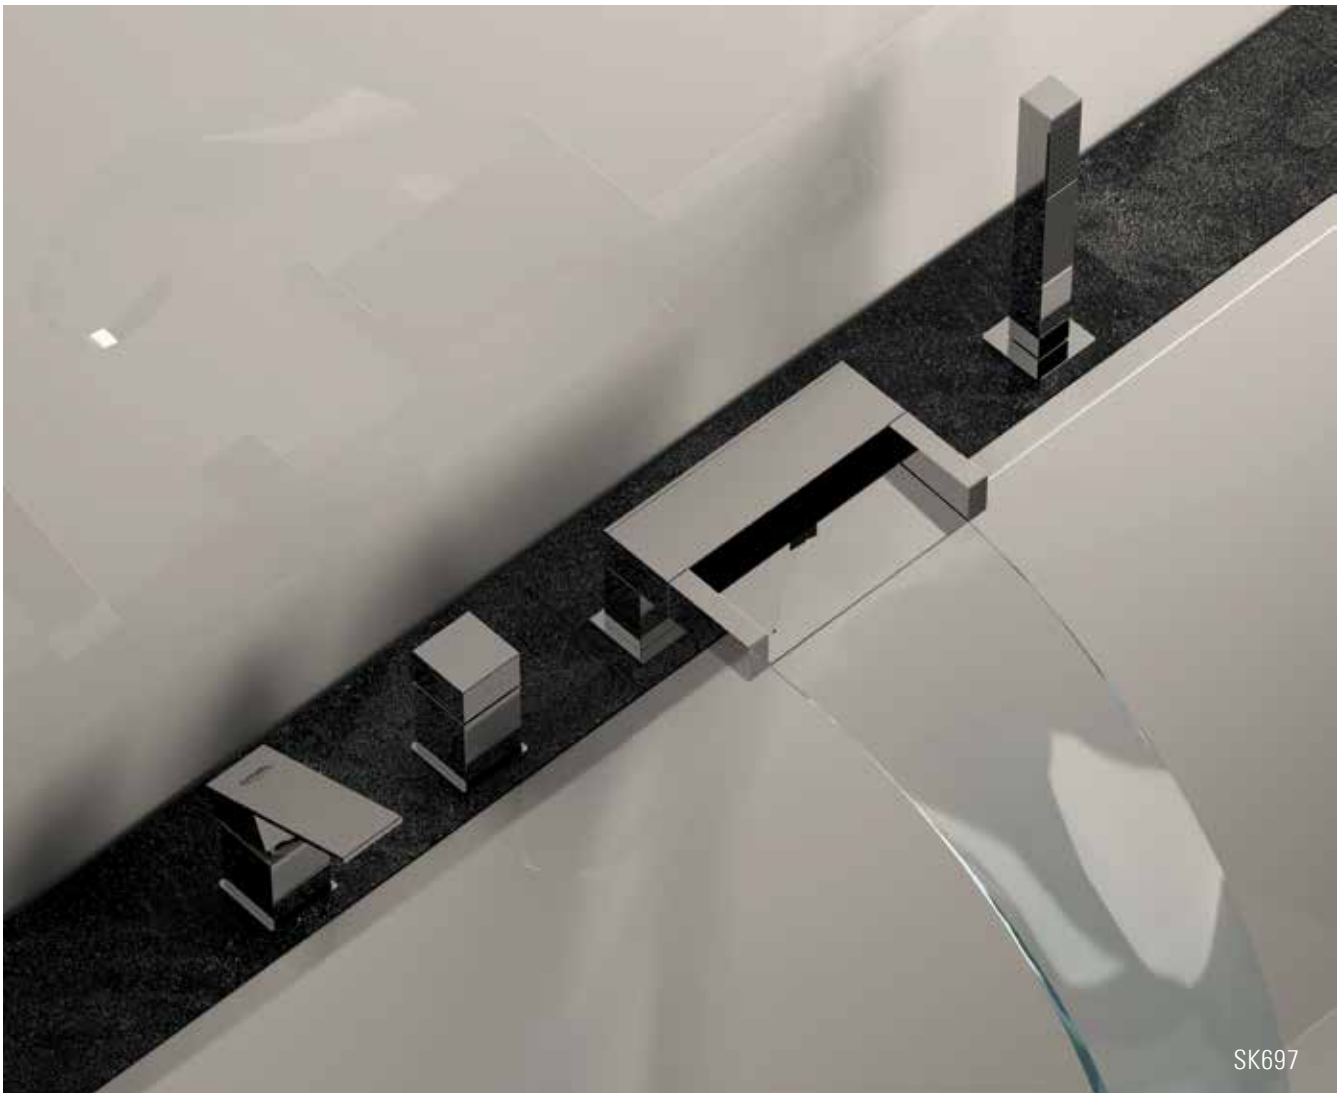

SK632

SK697