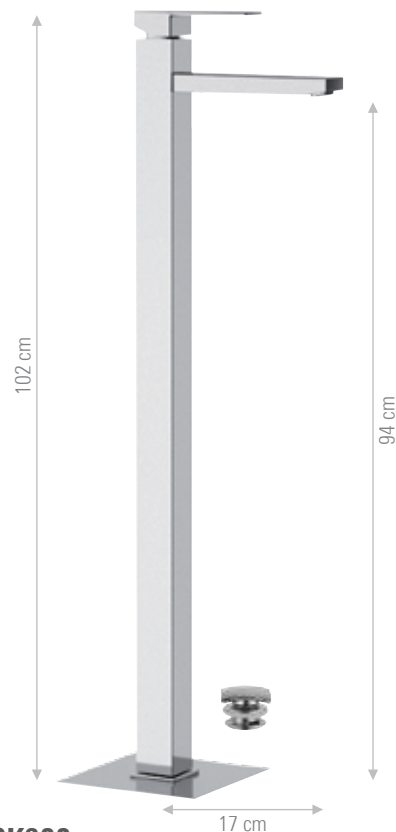

CR FIN A FIN B

SK607X

Monocomando lavabo alto XL con scarico click-clack.
High XL basin mixer with click-clack waste.

CR FIN A FIN B

SK607XL

Monocomando lavabo alto XXL con scarico click-clack.
High XXL basin mixer with click-clack waste.

CR FIN A FIN B

SK688

Miscelatore monocomando lavabo da pavimento con click-clack e troppo pieno.
Single-lever mixer floor mounting with click-clack and overflow.

CR FIN A FIN B

SK622

Miscelatore lavabo da incasso.
Concealed washbasin mixer.

CR FIN A FIN B

SK622L

Miscelatore lavabo da incasso.
Concealed washbasin mixer.

CR FIN A FIN B

SK605R

Miscelatore monocomando per lavabo con canna corta a "U" girevole e scarico click-clack.
Single-lever one-hole sink mixer with short "U" movable spout and click-clack waste.