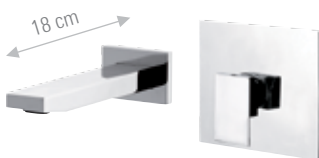

SK622

Miscelatore lavabo da incasso.
Concealed washbasin mixer.

CR FIN A FIN B