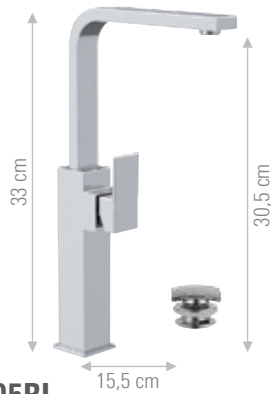

CR FIN A FIN B

SK622L

Miscelatore lavabo da incasso.
Concealed washbasin mixer.

CR FIN A FIN B

SK605R

Miscelatore monocomando per lavabo con canna corta a "U" girevole e scarico click-clack.
Single-lever one-hole sink mixer with short "U" movable spout and click-clack waste.

CR FIN A FIN B

SK605RL

Miscelatore monocomando alto per lavabo con canna corta a "U" girevole e scarico click-clack.
High single-lever one-hole sink mixer with short "U" movable spout and click-clack waste.