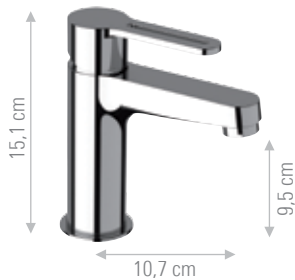

SR606N
Monocomando lavabo, senza scarico e senza foro sul corpo.
Single-lever basin mixer, without waste and without body hole.

CR FIN A FIN B