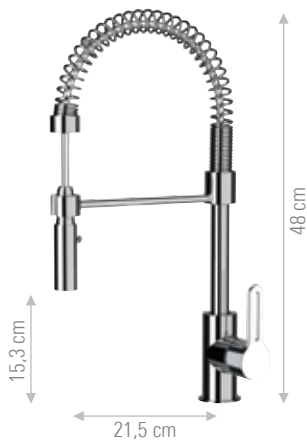

GOURMET

SR689

Miscelatore monocomando lavello a molla con doccetta estraibile ed orientabile a due funzioni e cartuccia Ø 35.
Spring single-lever sink mixer with pull-out and swivelling 2-functions hand shower and Ø 35 mm cartridge.