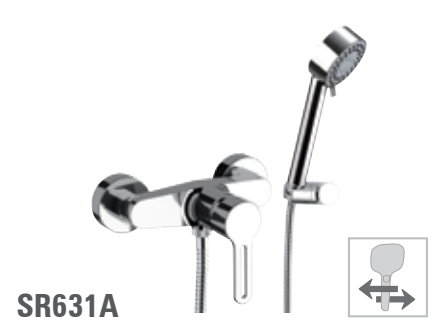

SR631A

Monocomando doccia esterno, con kit doccia, flessibile 150 cm.
Exposed shower mixer, with shower kit, flexible 150 cm.

CR FIN A FIN B

SR600H

Miscelatore vasca esterno, senza kit doccia.
Exposed bath mixer, without shower kit.

CR FIN A FIN B

SR606DH

Miscelatore monocomando per vasca, senza kit doccia.
Single lever bath mixer, without shower kit.

CR FIN A FIN B

SR631

Monocomando doccia esterno, senza kit doccia.
Exposed shower mixer, without shower kit.

CR FIN A FIN B