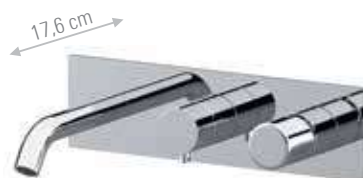

□ □ □ 3 VIE - 3-WAY □ □ □

TG700D3Q

Set miscelatore a incasso a 3 vie per vasca/doccia su piastra unica rettangolare, include miscelatore monocomando, deviatore a 3 uscite, bocca a muro. Da completare con una seconda e una terza uscita acqua.
3-way built-in mixer set for bathtub/shower on single rectangular plate, including single-lever mixer, 3-way diverter, wall spout. To be completed with second and third water outlets.

TG	CR	FIN A	FIN B
TR-TC	CR	FIN A	FIN B

TG700D3P

Set miscelatore a incasso a 3 vie per vasca/doccia su 3 piastre tonde separate (piastre separate e parte a incasso unica), composto da: miscelatore monocomando con deviatore a 3 uscite, bocca a muro.
Da completare con una seconda e una terza uscita acqua.
3-way built-in mixer set for bathtub/shower on 3 separate round plates (separate plates, one single built-in part), including: single-lever mixer with 3-way diverter, wall spout. To be completed with second and third water outlets.

TG	CR	FIN A	FIN B
TR-TC	CR	FIN A	FIN B