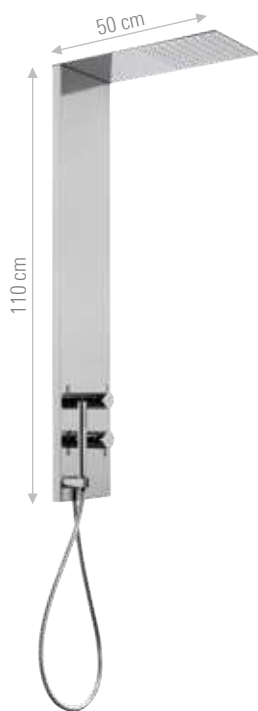

PANNELLI DOCCIA - SHOWER PANELS

A242CM20

Pannello doccia a parete, monocomando con deviatore a 2 vie, in acciaio INOX lucidato a specchio, getto a pioggia anti-calcare, doccetta anti-calcare in ABS cromato, flessibile in PVC da 150 cm.

Stainless steel mirror polished wall mounted shower panel, single lever with 2 ways diverter, rain jet with anti-limestone system, c.p. ABS hand shower with anti-limestone system, PVC flexible hose 150 cm.

CR