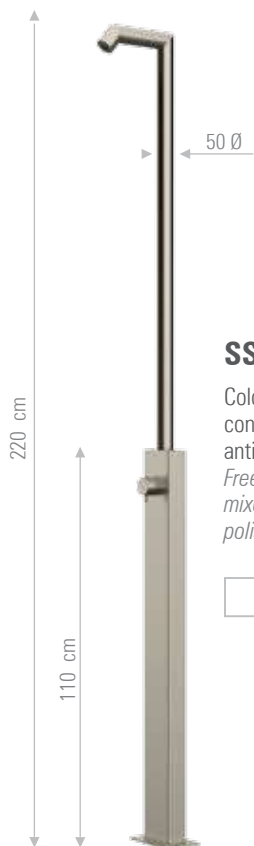

SSA294637

Colonna doccia da esterno autoportante con miscelatore e spray a pioggia con getto anticalcare, acciaio INOX lucidato a specchio ,
Freestanding outdoor shower column with mixer and rain anti-limestone jet, mirror polished stainless steel.