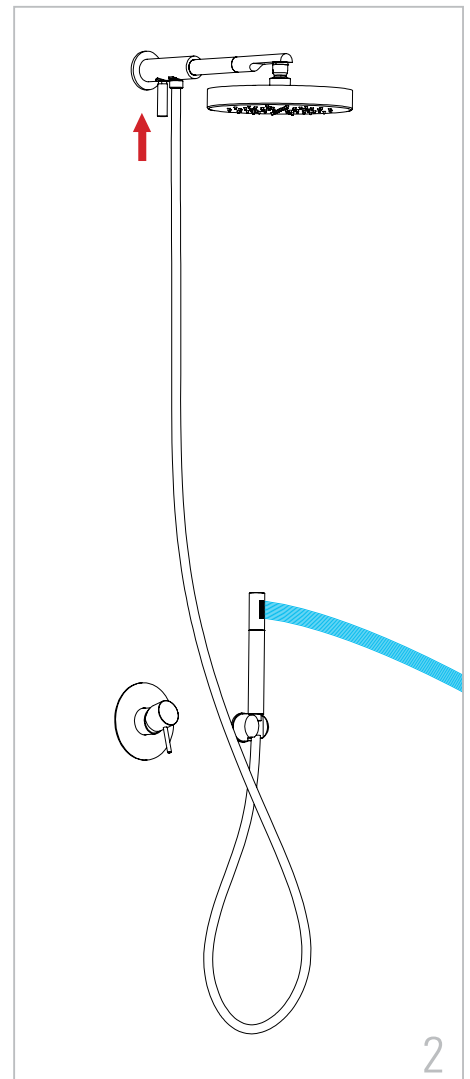

Braccio doccia Minimal in ottone cromato con rosetta e con deviatore integrato e doppia uscita 1/2" per attacco sia del soffione che del flessibile doccia. 1/2MX1/2MX1/2M.

Shower arm Minimal in c.p. chrome with flange, with integrated diverter with double output 1/2" to connect both the showerhead and the shower flexible. 1/2MX1/2MX1/2M.

A552DCM20

20 cm

CR

A552DCM30

30 cm

CR

A552DCM40

40 cm

CR

A552DCM50

50 cm

CR

1

Apri il miscelatore, l'acqua fluirà automaticamente dal soffione.
Open the mixer, the water will automatically flow from the shower head.

1

2

Apri il miscelatore, spingi verso l'alto la levetta sul braccio doccia, l'acqua fluirà dalla doccetta.
Open the mixer, push the lever on the shower arm upwards, the water will flow from the shower hand.

2