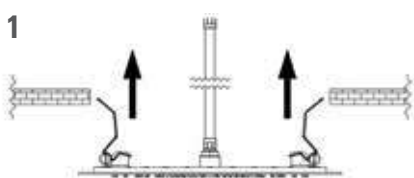

Nell'immagine 1 si evidenzia il primo movimento necessario: caricare due molle vicine tra loro mettendole quasi in posizione verticale rispetto al soffione ed inserirle all'interno del foro precedentemente preparato. Rilasciare le stesse delicatamente.

In picture 1, you shall see the first needed movement to activate them: Spring-load two springs next to each other placing them almost vertically and insert them in the hole in the ceiling; Release them gently;