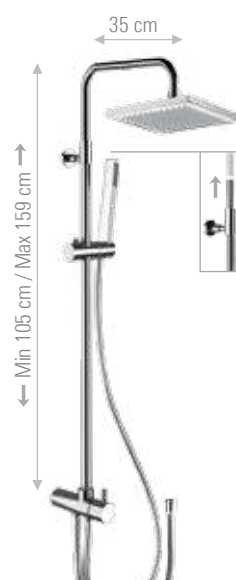

Set colonna doccia con presa acqua esterna, composto da: supporto a muro per colonna con deviatore integrato e presa acqua inferiore, colonna telescopica ad altezza regolabile, soffione 20x20cm in ottone, doccetta quadrata in ottone a 1 funzione, flessibile di collegamento 50cm, flessibile 150cm.

Shower column set for external water intake, including: wall fixing for column with water connection and diverter, height-adjustable telescopic column, brass shower head, 1-function squared brass hand shower, connection hose 50cm, 150cm flexible hose.

A2064955907SU

Con soffione doccia Ø20cm
With shower head Ø20cm

CR FIN A FIN B

A20249593B7SU

Con soffione doccia 30x30cm
With shower head 30x30cm

CR FIN A FIN B

A20649593B7SU

Con soffione doccia Ø30cm
With shower head Ø30cm

CR FIN A FIN B