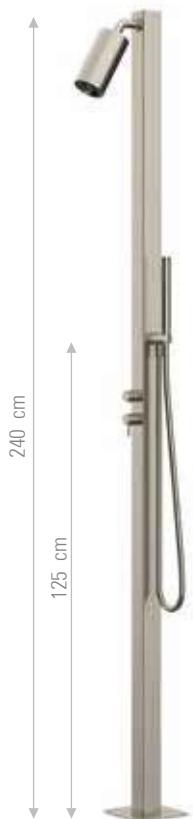

SSA2964358LP

Colonna doccia da esterno autoportante con miscelatore e deviatore a 2 vie: soffione con 3 aeratori a pioggia, doccia a 1 funzione, acciaio INOX spazzolato.
Freestanding outdoor shower column with mixer and 2-way diverter: shower head with 3 rain aerators, 1-function hand shower, brushed stainless steel.