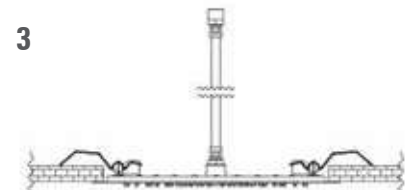

A questo punto rilasciare delicatamente le molle alla loro naturale tensione e, trattenendo esternamente il soffione, accompagnare lo stesso verso il totale appoggio al soffitto come da immagine 3.

Now release the springs back to their natural tension and, while holding the head from outside, guide it to its final position as shown in picture 3.