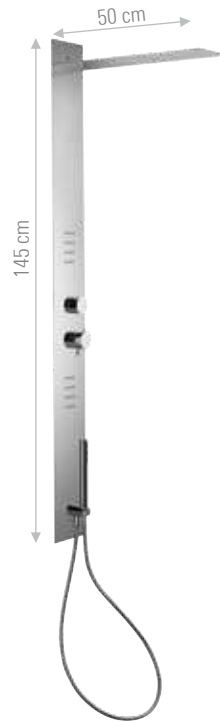

A243TCM15J

Pannello doccia ad incasso termostatico, monocomando con deviatore a 3 vie, in acciaio INOX lucidato a specchio, getto a pioggia anti-calcare, body jets anti-calcare, doccetta anti-calcare in ABS cromato, flessibile in PVC da 150 cm.
Stainless steel mirror polished wall mounted thermostatic shower panel, single lever with 3 ways diverter, rain jet with anti-limestone system, anti-limestone system body jets, c.p. ABS hand shower with anti-limestone system, PVC flexible hose 150 cm.

CR