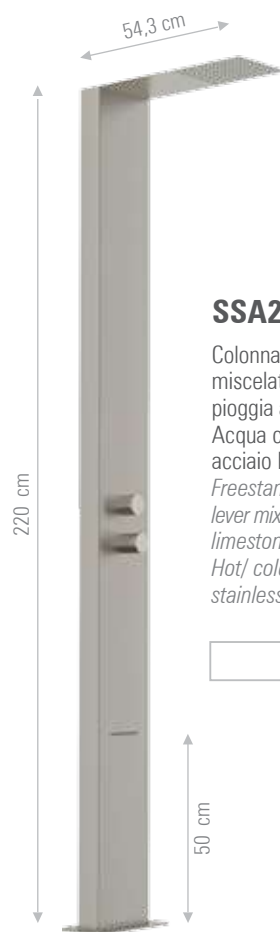

SSA292

Colonna doccia da esterno autoportante con miscelatore monocomando a 2 vie: getto pioggia anti-calcare e getto basso a cascata, Acqua calda-fredda con attacco da pavimento, acciaio INOX spazzolato.
Freestanding outdoor shower column with single lever mixer and 2-way diverter: rain jet with anti-limestone system and low waterfall jet.

Hot/ cold water control, floor mounted. Brushed stainless steel.