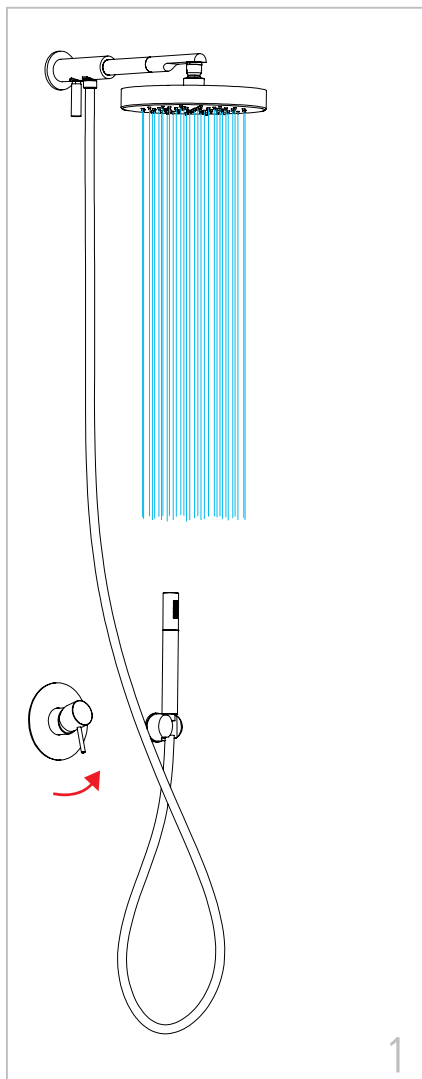

Braccio doccia Minimal in ottone cromato con rosetta e con deviatore integrato e doppia uscita 1/2" per attacco sia del soffione che del flessibile doccia. 1/2MX1/2MX1/2M.

Shower arm Minimal in c.p. chrome with flange, with integrated diverter with double output 1/2" to connect both the showerhead and the shower flexible. 1/2MX1/2MX1/2M.

A552DCM20

20 cm

CR

A552DCM30

30 cm

CR

A552DCM40

40 cm

CR

A552DCM50

50 cm

CR

1

Apri il miscelatore, l'acqua fluirà automaticamente dal soffione.
Open the mixer, the water will automatically flow from the shower head.

1

2

Apri il miscelatore, spingi verso l'alto la levetta sul braccio doccia, l'acqua fluirà dalla doccetta.
Open the mixer, push the lever on the shower arm upwards, the water will flow from the shower hand.