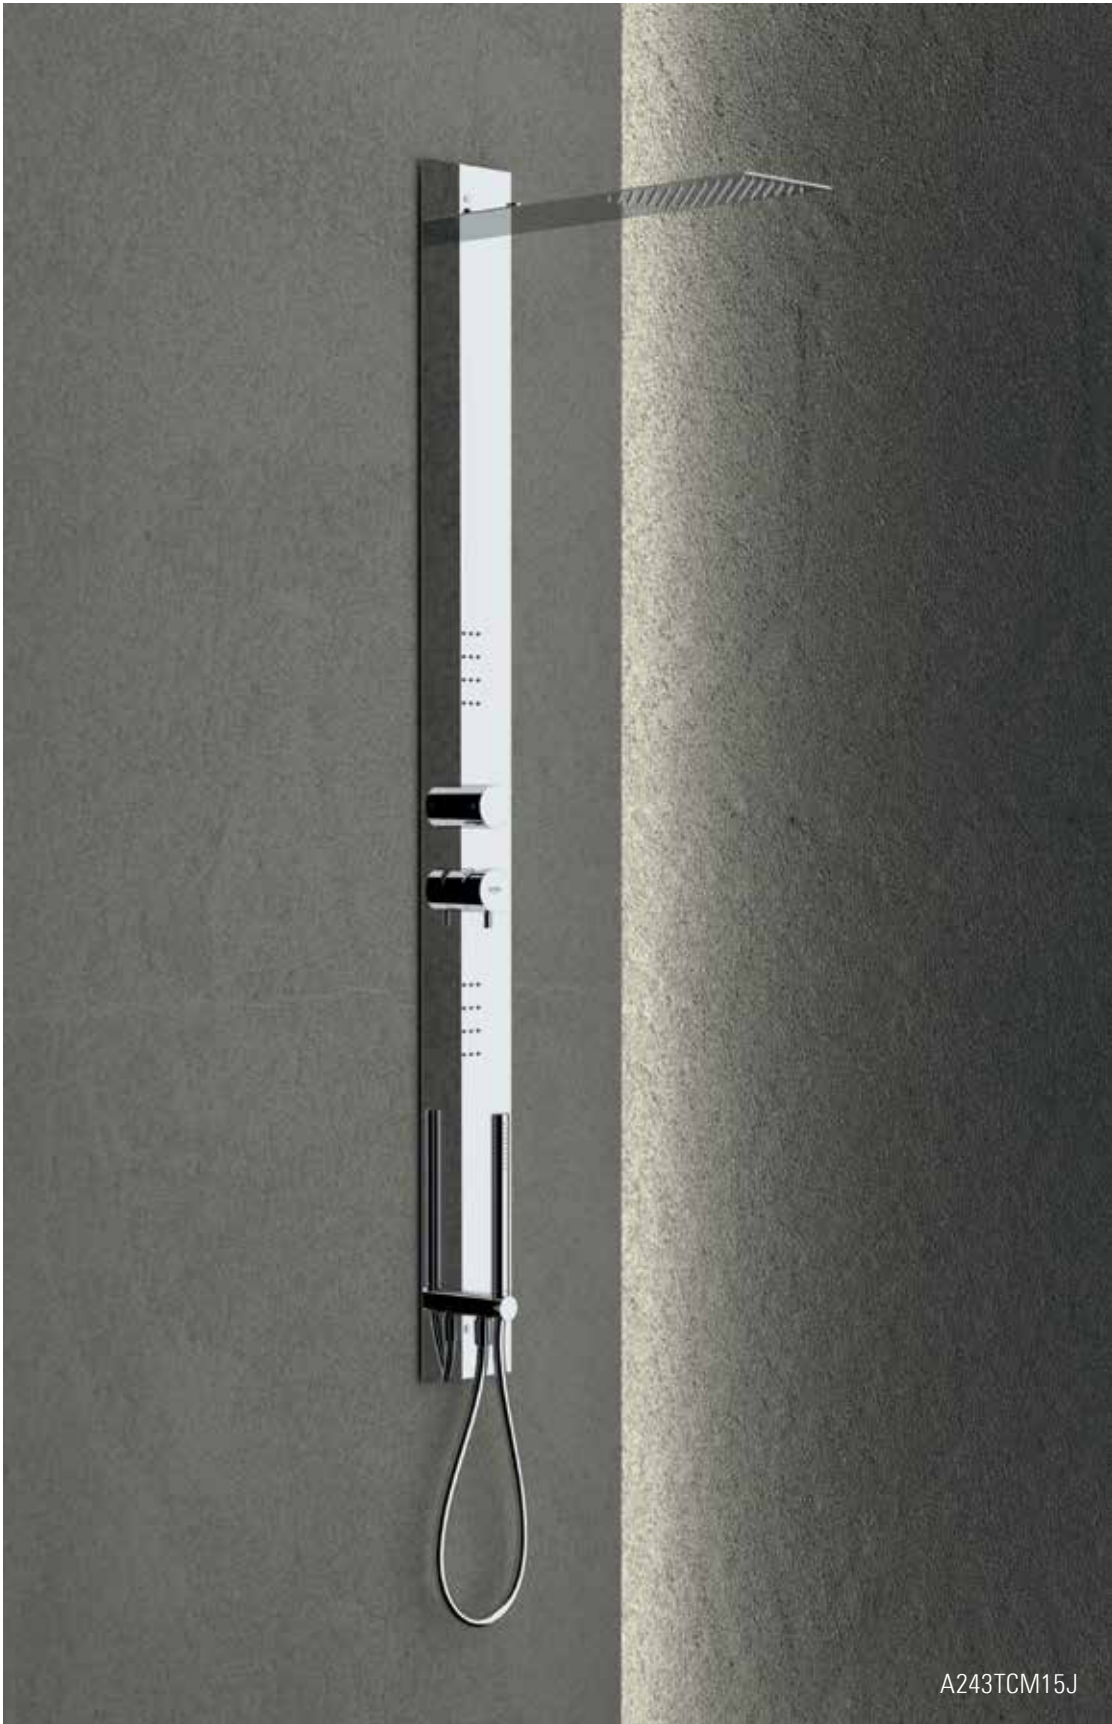

A243TCM15J