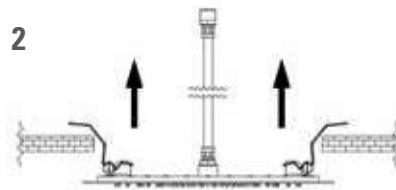

Mantenendo il soffione leggermente inclinato procedere caricando ed inserendo le rimanenti due molle come da immagine 2.

While keeping the showerhead slightly inclined, proceed by spring-loading and inserting the two other springs as shown in picture 2.