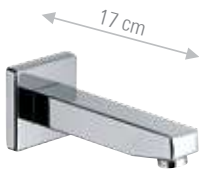

Q4704

Bocca incasso.
Built-in spout.

CR FIN A FIN B